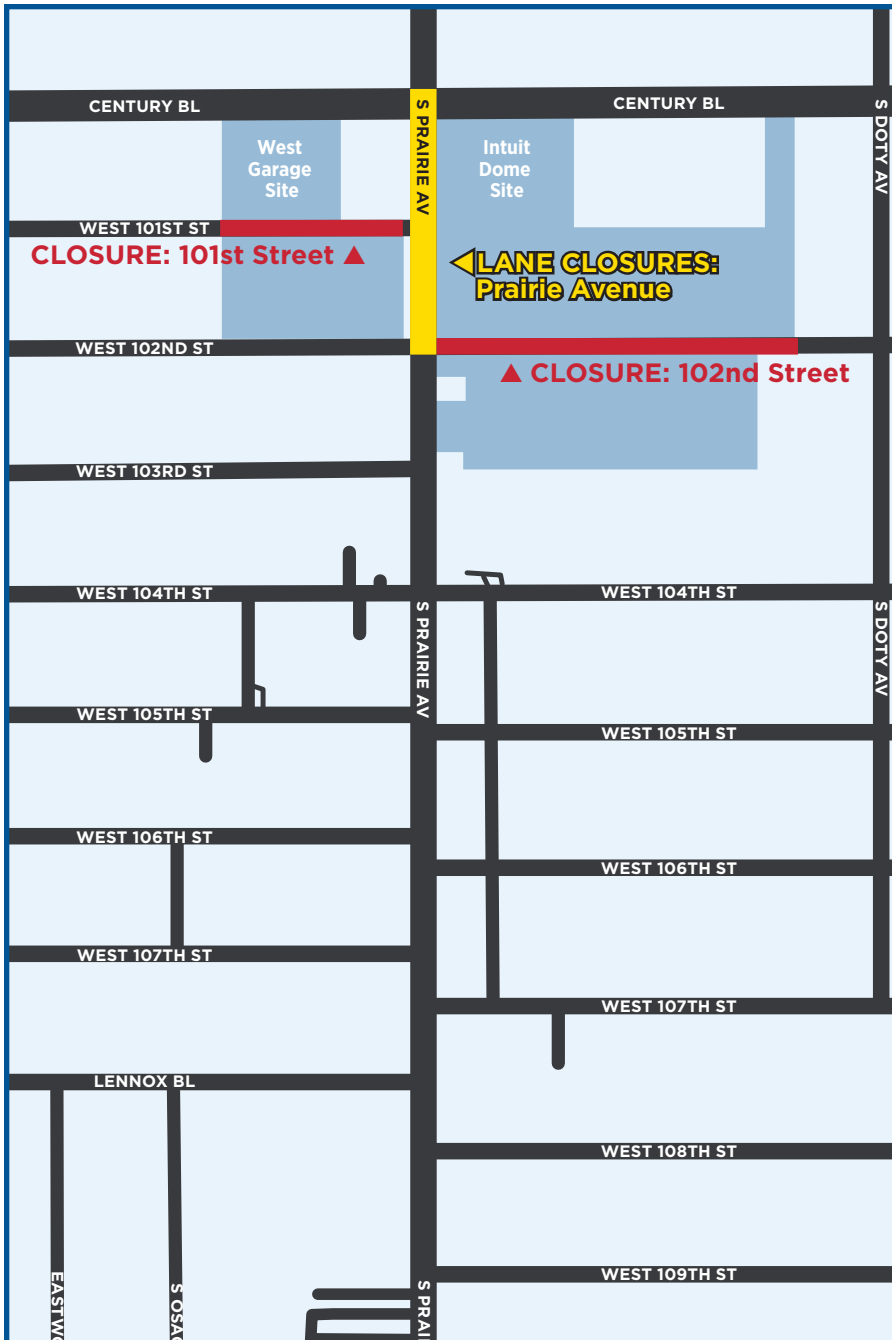

INTUIT DOME

AECOM Turner NBA Joint Venture (ATJV) is working in the areas indicated on the map for the Intuit Dome Project.

CONSTRUCTION WEEKLY UPDATE

MARCH 3 - MARCH 16

WORK & CLOSURES

- **101st STREET**
Permanent street closure
- **102nd STREET**
Permanent street closure
- **PRAIRIE AVENUE**
Century Bl to 102nd St:
Expect delays and occasional road closures until June
- **PRAIRIE AVENUE**
Work on 101st St:
No delays expected

INTUIT DOME

AECOM Turner NBA Joint Venture (ATJV) está trabajando en la áreas indicadas en el mapa por el proyecto del Intuit Dome.

ACTUALIZACIÓN SEMANAL SOBRE LA CONSTRUCCIÓN

3 AL 16 DE MARZO

TRABAJOS Y CIERRES