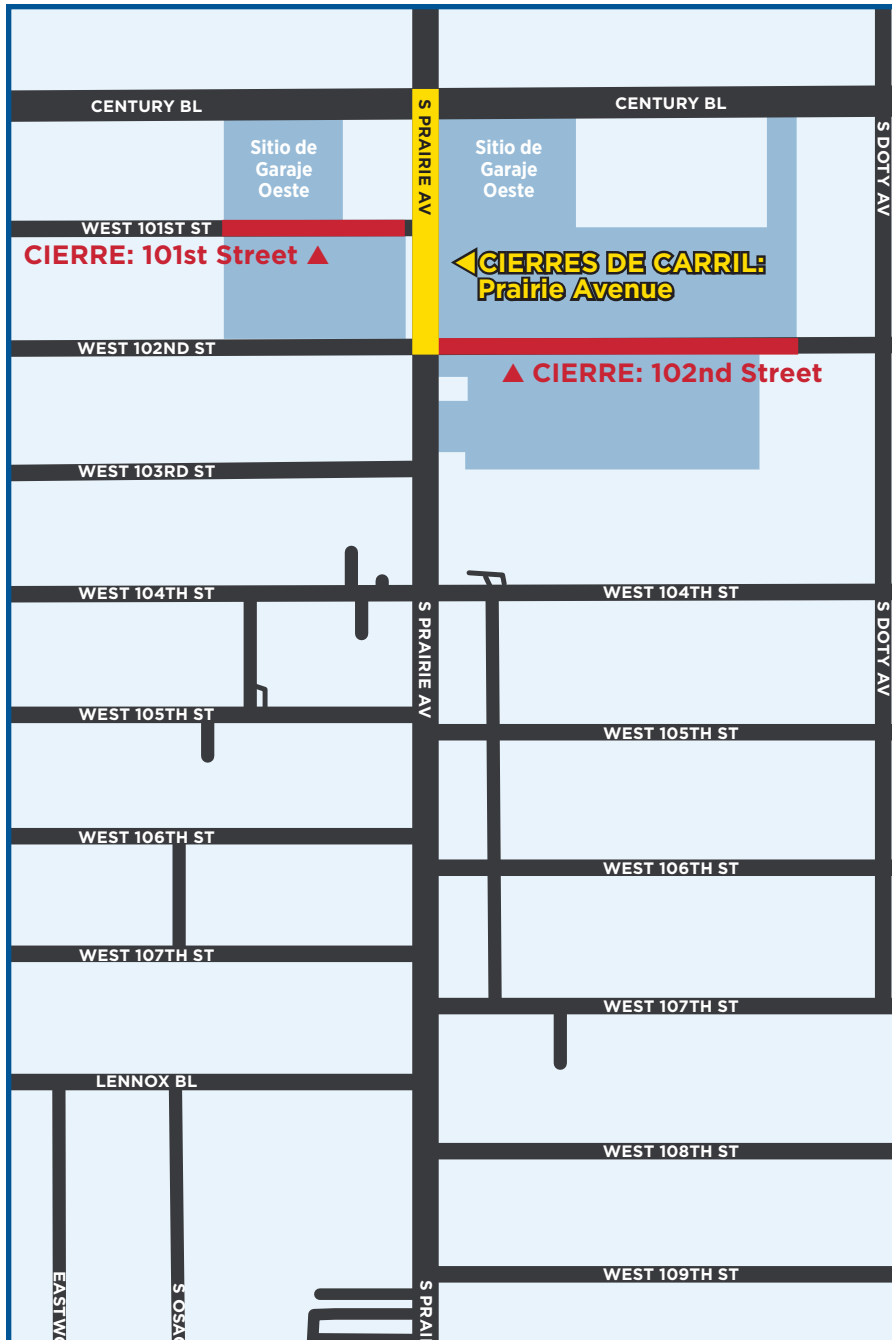

### WORK & CLOSURES

- **101st STREET**  
Permanent street closure
- **102nd STREET**  
Permanent street closure
- **PRAIRIE AVENUE**  
Century Bl to 102nd St:  
Expect delays and occasional road closures until June
- **PRAIRIE AVENUE**  
Work on 101st St:  
No delays expected

# INTUIT DOME

AECOM Turner NBA Joint Venture (ATJV) está trabajando en la áreas indicadas en el mapa por el proyecto del Intuit Dome.

# 18 DE FEBRERO AL 2 DE MARZO