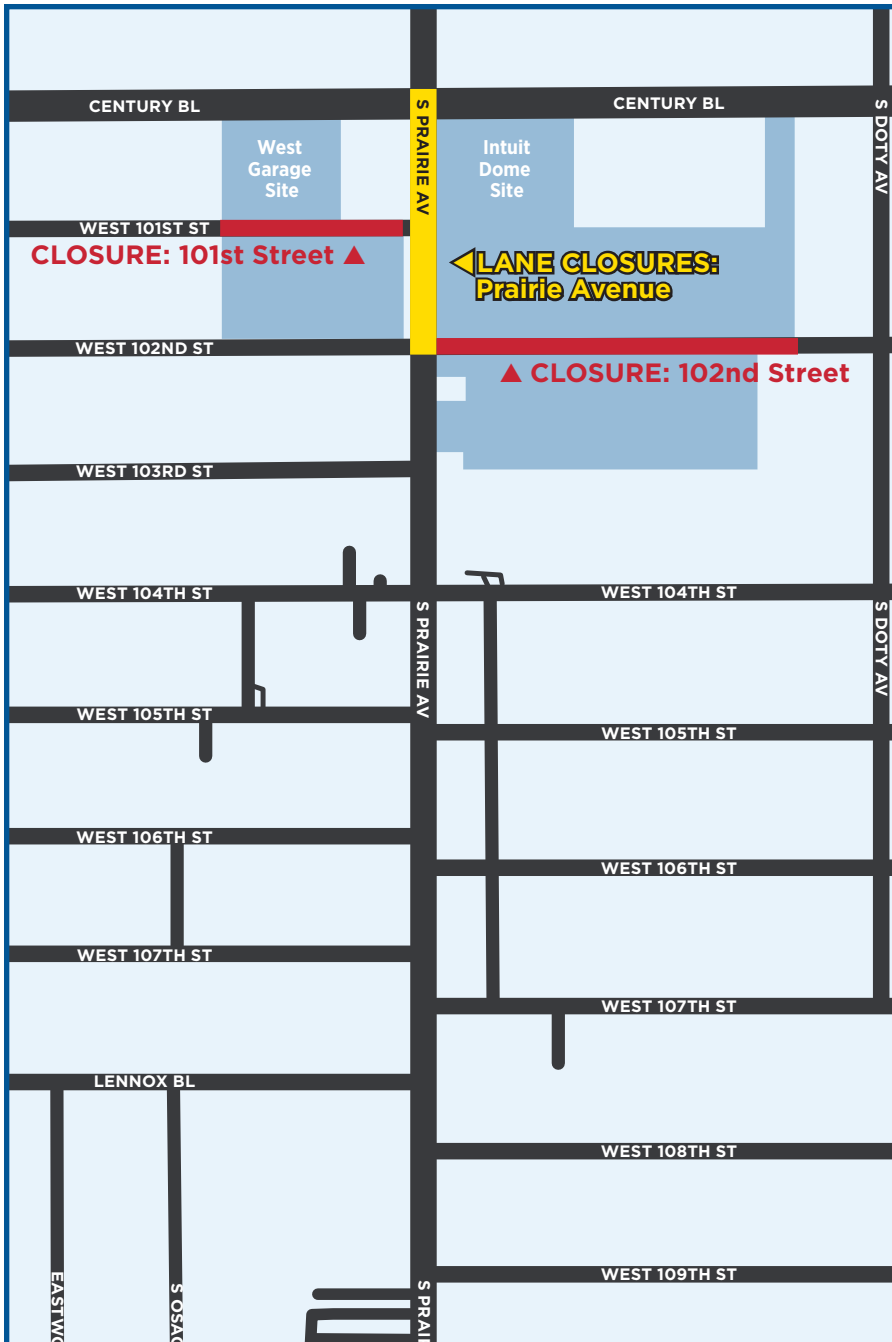

# INTUIT DOME

AECOM Turner NBA Joint Venture (ATJV) is working in the areas indicated on the map for the Intuit Dome Project.

### WORK & CLOSURES

- **101st STREET**  
Permanent street closure
- **102nd STREET**  
Permanent street closure
- **PRAIRIE AVENUE**  
Century Bl to 102nd St:  
Expect delays and occasional road closures until June
- **PRAIRIE AVENUE**  
Work on 101st St:  
No delays expected

# 18 DE FEBRERO AL 2 DE MARZO